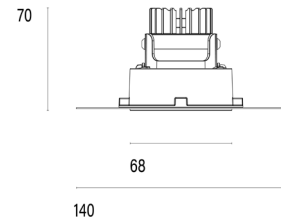

101 06 002303.023

Model

Name	Mono 060 Trimless Type 3
Finish	Structured Black
Area	Indoor

System

Power (Luminaire)	6.8W
Power (System)	8W
Voltage	240V-AC
Optics	Rotationally Symmetrical Direct 25°
Colour Temperature	3000°K
Luminous Flux	642lm
TM30	Rf95 Rg103
CRI	Ra98
Lumen Maintenance	L90 B10 50000hrs
Chromacity	<3 McAdam Step Ellipse
Articulation	Fixed
Cut-Out	Round 85mm x 100mm Depth
Ingress Protection	IP44
Control Device	Remote DALI (Included)
Class	III